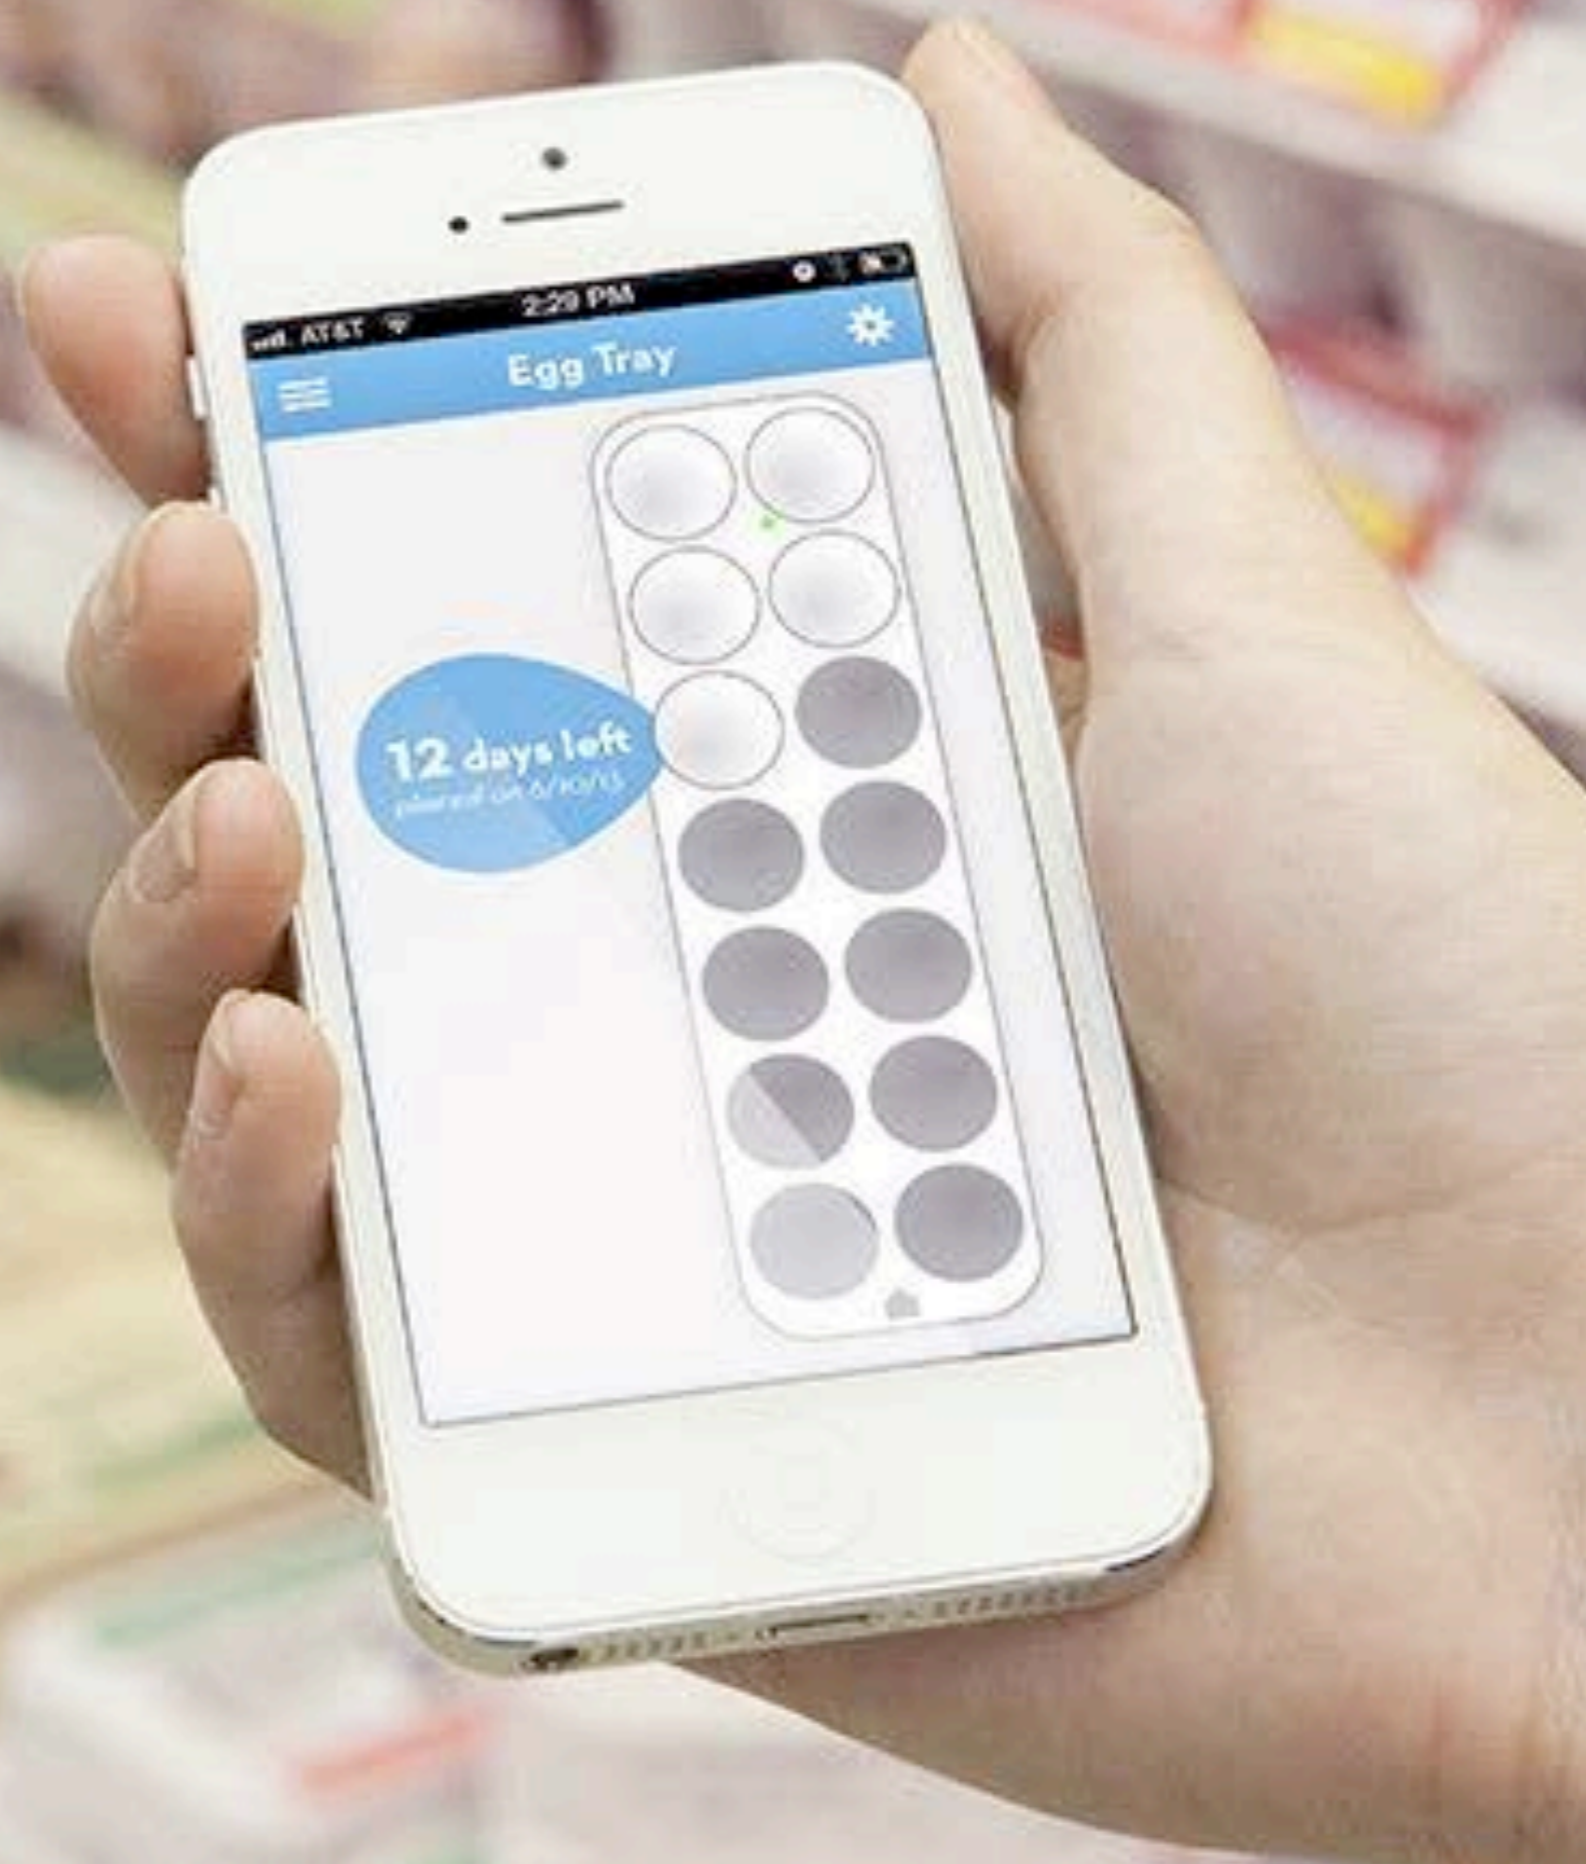

# Physical & Digital

Internet of Things

Digital becomes  
physical.

Digital becomes  
physical.

Physical becomes  
digital.

AT&T 2:29 PM Egg Tray

12 days left  
passed on 6/10/13

Anything that  
can be connected  
will be connected.